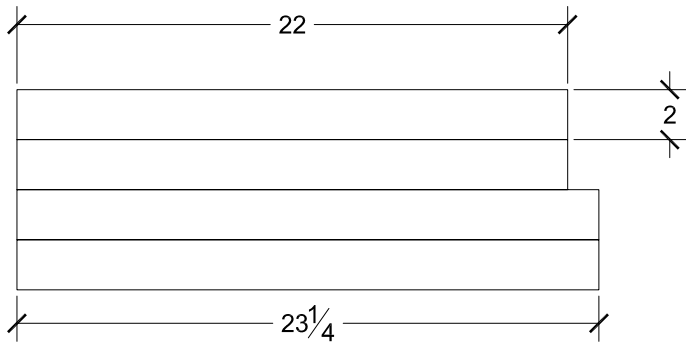

3/4" ???  
FRAME TOP INSIDE

1/2" MAPLE  
TOP FRAME

1/2" MAPLE  
FRAME TOP EDGING

1/2" MAPLE  
TOP EDGING  
1/2" DADO DOWN CENTER

1/2" MAPLE  
CORNER STILES  
3/4" DADO DOWN CENTER

3/4 PLY  
BOTTOM

1/2" BIRTCB  
SHELF & BACK

3/4" BIRTCB  
TOP

3/4" HANDI  
INNER SIDES

1/2" BIRTCB  
OUTER SIDES