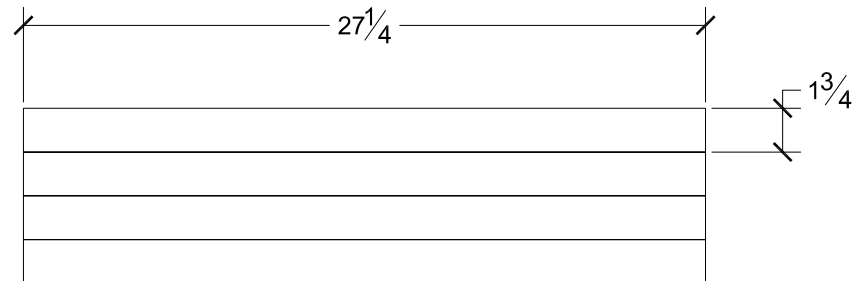

3/4" ???  
FRAME TOP INSIDE

1/2" MAPLE  
TOP FRAME

1/2" MAPLE  
FRAME TOP EDGING

1/2" MAPLE  
TOP EDGING  
1/2" DADO DOWN CENTER

1/2" MAPLE  
CORNER STILES  
3/4" DADO DOWN CENTER

3/4 PLY  
BOTTOM

1/2" BIRTCB  
SHELF & BACK

3/4" BIRTCB  
TOP

3/4" HANDI  
INNER SIDES

1/2" BIRTCB  
OUTER SIDES