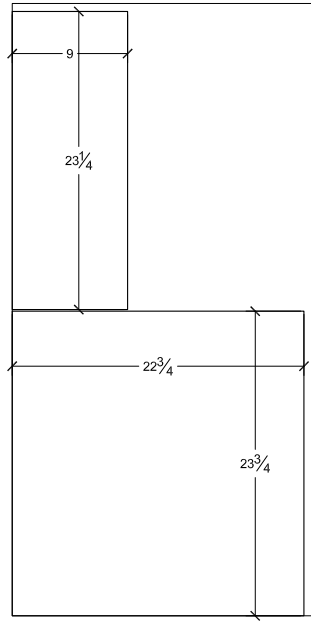

3/4" ???  
FRAME TOP INSIDE

1/2" MAPLE  
TOP FRAME

1/2" MAPLE  
FRAME TOP EDGING

1/2" MAPLE  
TOP EDGING  
1/2" DADO DOWN CENTER

1/2" MAPLE  
CORNER STILES  
3/4" DADO DOWN CENTER

3/4 PLY  
BOTTOM

1/2" BIRTCB  
SHELF & BACK

3/4" BIRTCB  
TOP

3/4" HANDI  
INNER SIDES

1/2" BIRTCB  
OUTER SIDES